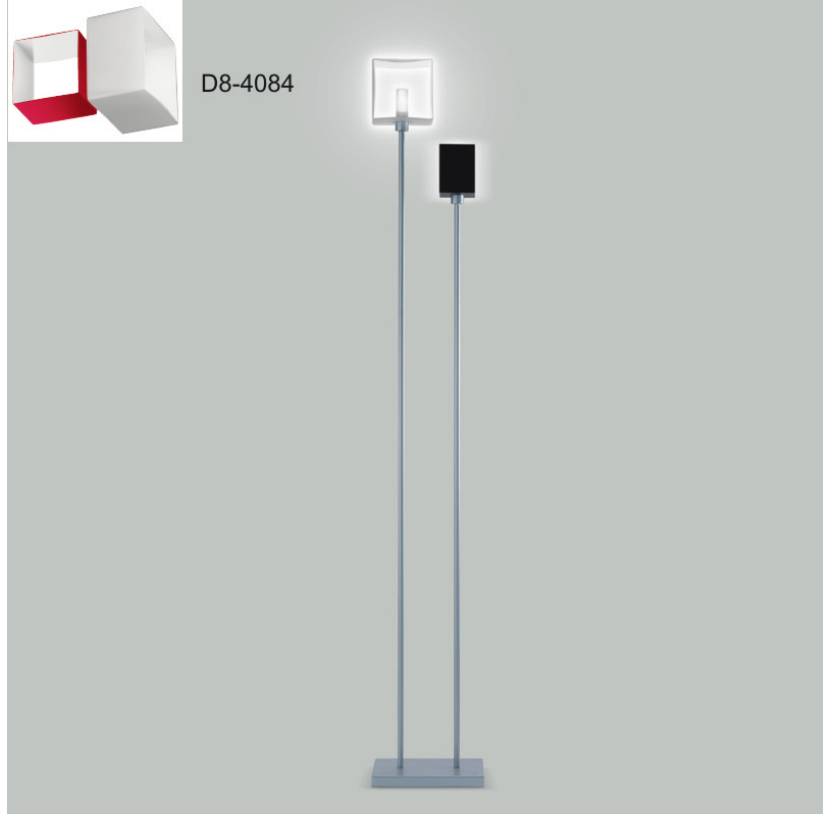

DOMINO PORTABLE

D84084

GENERAL

Series: Domino
Brand: Panzeri
Division: Design
Mounting Type: Portable
Mounting Location: Floor
Subcategory: Floor

PHYSICAL

Length (mm): 232
Length (in): 9 1/4
Width (mm): 165
Width (in): 6 1/2
Height (mm): 1650
Height (in): 65
Weight (kg): 1.23
Weight (lbs): 2.7
Diffuser: Matte White Printed Pyrex
Fixture Material: Metal

ELECTRICAL

Number of Lamps: 2
Lamp Type: LED Retrofit / Halogen
Lamp Shape: T10
Bulb Included: Bulb Not Included
Total Output Wattage (W): 28 / 120
Max. Wattage Per Lamp (W): 13 / 60
Lamp Base: G9
Input Voltage (V): 120

LED

OPTICAL

RATINGS AND CERTIFICATIONS

Certified By: CSA Certified to UL and CSA Standards
IP rating: IP40

PROJECT
TYPE
NOTES
QUANTITY
DATE