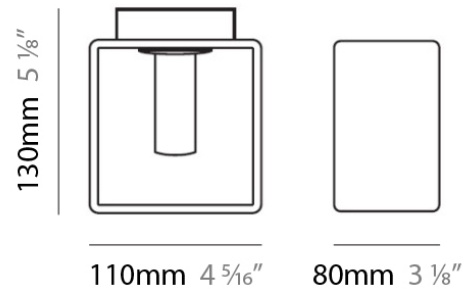

DOMINO SURFACE

D82033-BLK

PROJECT _____

TYPE _____

NOTES _____

QUANTITY _____

DATE _____

GENERAL

Series: Domino

Brand: Panzeri

Division: Design

Mounting Type: Surface

Mounting Location: Ceiling

Subcategory: Ambient

PHYSICAL

Shape: Rectangle

Length (mm): 110

Length (in): 4 ⁵/₁₆

Width (mm): 80

Width (in): 3 ¹/₈

Height (mm): 130

Height (in): 5 ¹/₈

Extension (in): 5 ¹/₈

Weight (kg): 1.23

Weight (lbs): 2.7

Diffuser: Black Blown Glass

Fixture Material: Glass / Aluminum

ELECTRICAL

Number of Lamps: 1

Lamp Type: LED Retrofit / Halogen

Bulb Included: Bulb Not Included

Total Output Wattage (W): 3 / 35

Max. Wattage Per Lamp (W): 3 / 35

Lamp Base: G9

Input Voltage (V): 120

LED

OPTICAL

RATINGS AND CERTIFICATIONS

Certified By: CSA Certified to UL and CSA Standards

IP rating: IP40