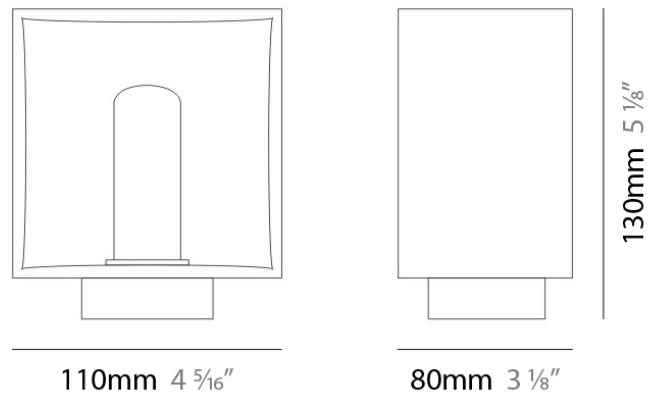

DOMINO PORTABLE

D84080

PROJECT	_____
TYPE	_____
NOTES	_____
QUANTITY	_____
DATE	_____

GENERAL

Series: Domino
Brand: Panzeri
Division: Design
Mounting Type: Portable
Mounting Location: Table
Subcategory: Table

PHYSICAL

Shape: Cube
Length (mm): 110
Length (in): 4 $\frac{5}{16}$ "
Width (mm): 80
Width (in): 3 $\frac{1}{8}$ "
Height (mm): 130
Height (in): 5 $\frac{1}{8}$ "
Light Distribution: Omnidirectional
Weight (kg): 1.23
Weight (lbs): 2.7
Diffuser: Black Blown Glass
Fixture Finish: Metallic Gray
Fixture Material: Glass / Aluminum

ELECTRICAL

Number of Lamps: 1
Lamp Type: LED Retrofit
Lamp Shape: T4
Bulb Included: Bulb Not Included
Total Output Wattage (W): 3
Max. Wattage Per Lamp (W): 3
Lamp Base: G9
Input Voltage (V): 120

LED

OPTICAL

RATINGS AND CERTIFICATIONS

Certified By: CSA Certified to UL and CSA Standards
IP rating: IP40